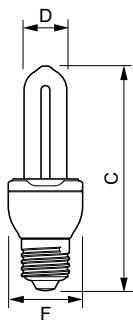

Economy stick

Economy Stick 11W WW E27 220-240 1PF/6

Entry non-covered energy saving lamp, Long life with low energy consumption. Product consists of Philips quality at everyday low price

Product data

General Information	
Cap-Base	E27 [E27]
Nominal Lifetime (Nom)	6000 h
Switching Cycle	6000X
Light Technical	
Color Code	827 [CCT of 2700K]
Luminous Flux (Nom)	660 lm
Luminous Flux (Rated) (Nom)	660 lm
Color Designation	Warm White (WW)
Lumen Maintenance 2000 h (Nom)	88 %
Chromaticity Coordinate X (Nom)	463
Chromaticity Coordinate Y (Nom)	420
Correlated Color Temperature (Nom)	2700 K
Luminous Efficacy (Rated) (Nom)	59 lm/W
Color Rendering Index (Nom)	82
LLMF At End Of Nominal Lifetime (Nom)	70 %
Operating and Electrical	
Input Frequency	50 or 60 Hz
Power (Rated) (Nom)	11.0 W
Lamp Current (Nom)	80 mA
Wattage Equivalent	55 W
Starting Time (Nom)	0.3 s
Warm Up Time to 60% Light (Min)	5 s

Warm Up Time to 60% Light (Max)	40 s
Power Factor (Nom)	0.6
Voltage (Nom)	220-240 V

Controls and Dimming	
Dimmable	No

Approval and Application	
Energy Efficiency Label (EEL)	A
Mercury (Hg) Content (Max)	2.0 mg
Mercury (Hg) Content (Nom)	1.5 mg
Energy Consumption kWh/1000 h	11 kWh

Product Data	
Full product code	871829165853500
Order product name	Economy Stick 11W WW E27 220-240 1PF/6
EAN/UPC - Product	8718291658535
Order code	929689116501
Numerator - Quantity Per Pack	1
Numerator - Packs per outer box	6
Material Nr. (12NC)	929689116501
Net Weight (Piece)	0.060 kg

Dimensional drawing

Product	D (max)	C (max)	F (max)
Economy Stick 11W WW E27 220-240 1PF/6	21.7 mm	138 mm	40.4 mm

ESSENG Erp 11W WW E27 220-240V 50/60Hz